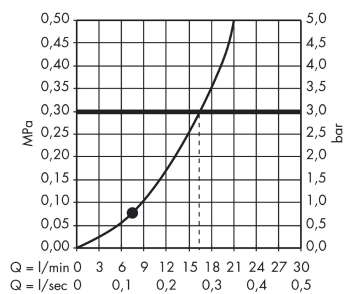

Flowchart

The consumption was measured in combination with the appropriate fittings (thermosta/mixer/ in-wall valve) to reflect actual application in practice.