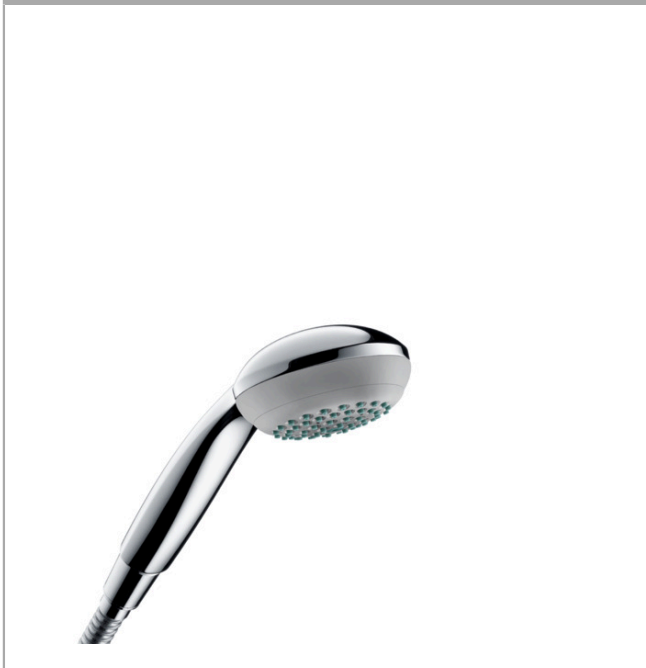

Crometta 85 Hand shower Mono

Surfaces: **Chrome** Article Number: **28585000**

Description

product features

- shower head size: 85 mm
- spray type: normal spray
- flow rate at 3 bar: 16 l/min
- with internal water conduction
- rinseable dirt filter
- connection thread G 1/2
- connection dimension: DN15
- suitable for continuous flow water heaters

Technology

Product image

Scale drawing