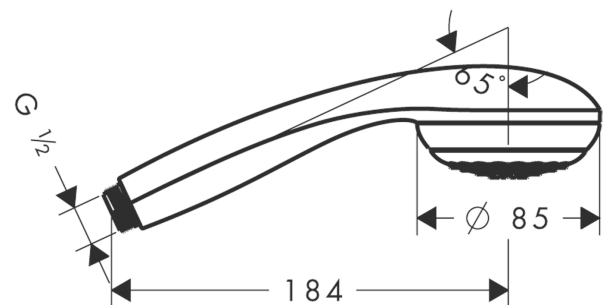

Crometta 85 Hand shower Mono

Surfaces: **Chrome** Article Number: **28585000**

Description

product features

- shower head size: 85 mm
- spray type: normal spray
- flow rate at 3 bar: 16 l/min
- with internal water conduction
- rinseable dirt filter
- connection thread G 1/2
- connection dimension: DN15
- suitable for continuous flow water heaters

Technology

Product image

Scale drawing

Flowchart

The consumption was measured in combination with the appropriate fittings (thermosta/mixer/ in-wall valve) to reflect actual application in practice.